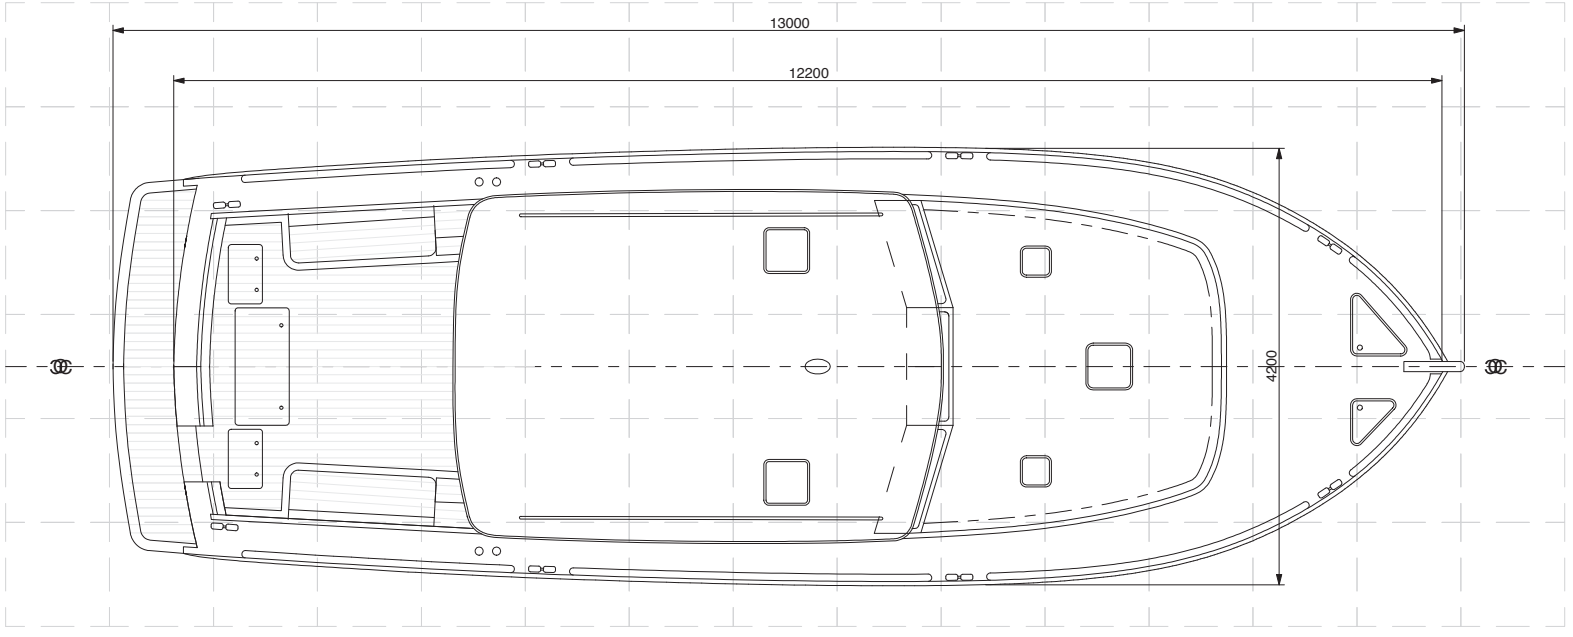

# BASS STRAIT 40' — ARANUI

**CORSAIR**  
BOATS

**CORSAIR BOATS**  
Preston Park, VIC, 3026  
Australia  
ph: +61 3881 2621  
fax: +61 3881 2622  
E mail: info@corsairboats.com.au

**CORSAIR 40'**  
exterior layout & profile  
A3 scale 1:50