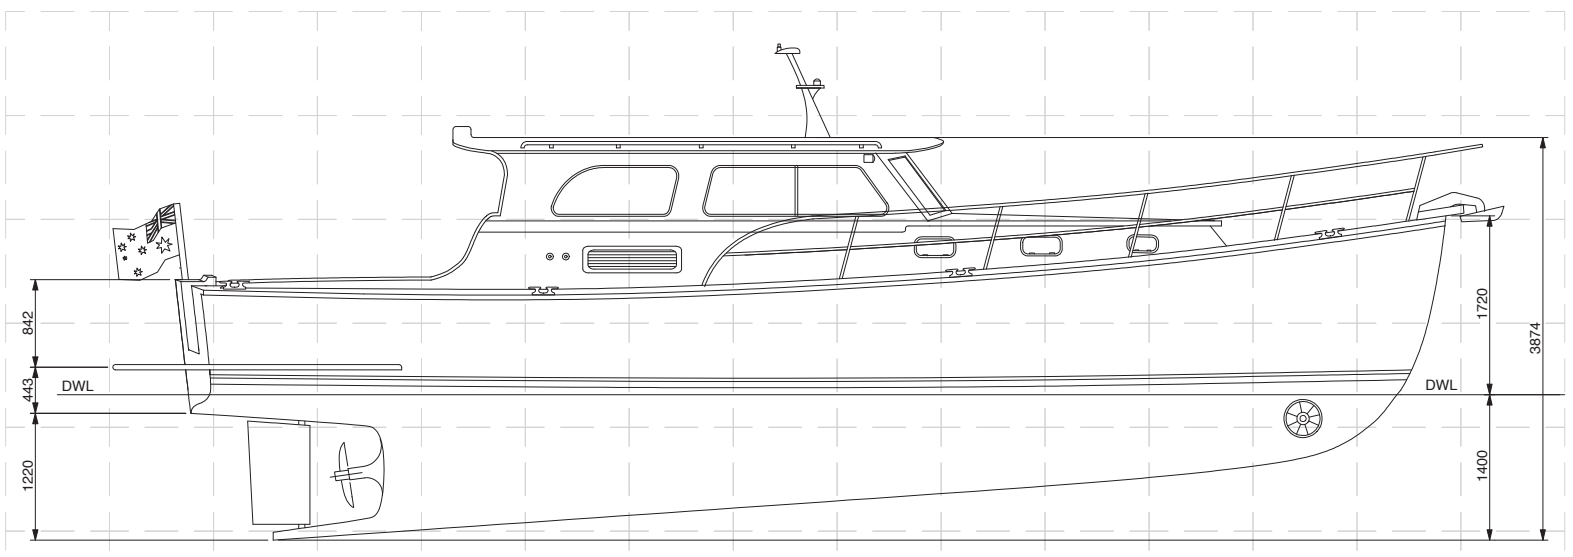

# BASS STRAIT 40' — ARANUI

**CORSAIR**  
BOATS

**CORSAIR BOATS**  
Preston Park, VIC, 3026  
Australia  
ph: +61 3881 2621  
fax: +61 3881 2622  
E mail: info@corsairboats.com.au

**CORSAIR 40'**  
exterior layout & profile  
A3 scale 1:50