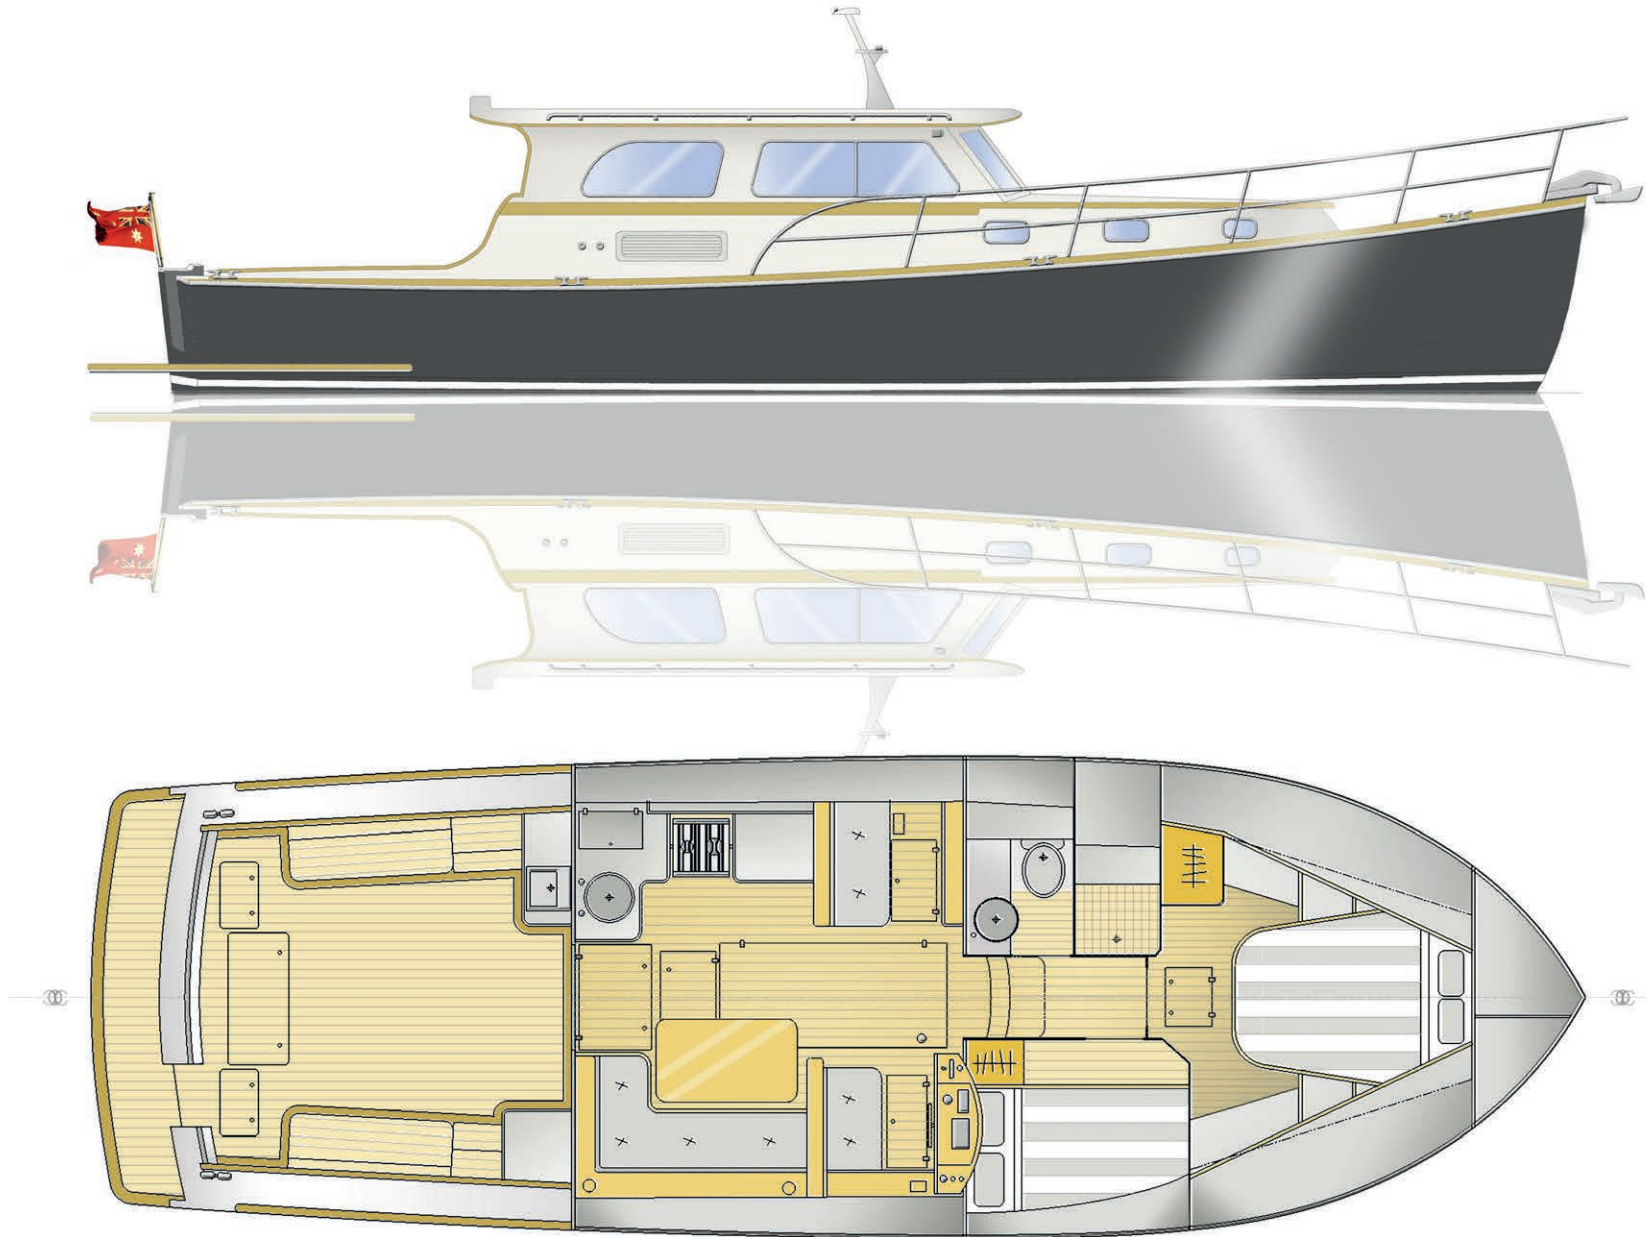

# BASS STRAIT 40' — ARANUI

**CORSAIR**  
BOATS

**CORSAIR BOATS**  
Preston Park, VIC, 3026  
Australia  
ph: +61 3881 2621  
fax: +61 3881 2622  
E mail: info@corsairboats.com.au

**CORSAIR 40'**  
exterior layout & profile  
A3 scale 1:50